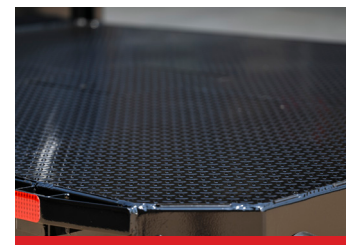

WARRIOR

TRUCK BEDS

STINGER STEEL STANDARD TRUCK BED

BED	Steel Full Headache Rack
SIZES	84", 8'-6", 9'-4", 11'-4"
HEADACHE RACK	One-Piece Steel Tube with Flat Bars
DECK	11-Gauge Steel Tread Plate
SIDE RAILS	3/8" x 2" Steel Side Rails with Stake Pockets
FRAME RAILS	4" Steel Channel
CROSSMEMBERS	3" Steel Channel
GOOSENECK HITCH	30K lb. B&W Hitch with Welded Ball
FUEL FILL	Angled
REAR SKIRT	14" Rear Back with Tapered Corners
REAR LIGHTING	LED Oval
MARKER LIGHTING	DOT Approved LED Bullet

OEM FACTORY HITCH

3/8" x 2" SIDE RAILS

30K LB. B&W GN HITCH

11-GAUGE STEEL DECK

ONE-PIECE HEADACHE RACK

14" TAIL SKIRT W/TAPER