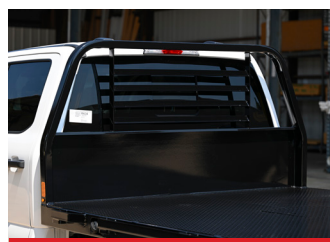

WARRIOR

TRUCK BEDS

STINGER STEEL STANDARD TRUCK BED

BED	Steel Full Headache Rack
SIZES	84", 8'-6", 9'-4", 11'-4"
HEADACHE RACK	One-Piece Steel Tube with Flat Bars
DECK	11-Gauge Steel Tread Plate
SIDE RAILS	3/8" x 2" Steel Side Rails with Stake Pockets
FRAME RAILS	4" Steel Channel
CROSSMEMBERS	3" Steel Channel
GOOSENECK HITCH	30K lb. B&W Hitch with Welded Ball
FUEL FILL	Angled
REAR SKIRT	14" Rear Back with Tapered Corners
REAR LIGHTING	LED Oval
MARKER LIGHTING	DOT Approved LED Bullet

OEM FACTORY HITCH

3/8" x 2" SIDE RAILS

30K LB. B&W GN HITCH

11-GAUGE STEEL DECK

ONE-PIECE HEADACHE RACK

14" TAIL SKIRT W/TAPER