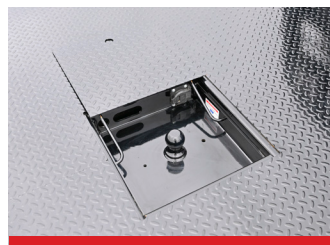

WARRIOR

TRUCK BEDS

STINGER STEEL STANDARD TRUCK BED

BED	Steel Full Headache Rack
SIZES	84", 8'-6", 9'-4", 11'-4"
HEADACHE RACK	One-Piece Steel Tube with Flat Bars
DECK	11-Gauge Steel Tread Plate
SIDE RAILS	3/8" x 2" Steel Side Rails with Stake Pockets
FRAME RAILS	4" Steel Channel
CROSSMEMBERS	3" Steel Channel
GOOSENECK HITCH	30K lb. B&W Hitch with Welded Ball
FUEL FILL	Angled
REAR SKIRT	14" Rear Back with Tapered Corners
REAR LIGHTING	LED Oval
MARKER LIGHTING	DOT Approved LED Bullet

OEM FACTORY HITCH

3/8" x 2" SIDE RAILS

30K LB. B&W GN HITCH

11-GAUGE STEEL DECK

ONE-PIECE HEADACHE RACK

14" TAIL SKIRT W/TAPER